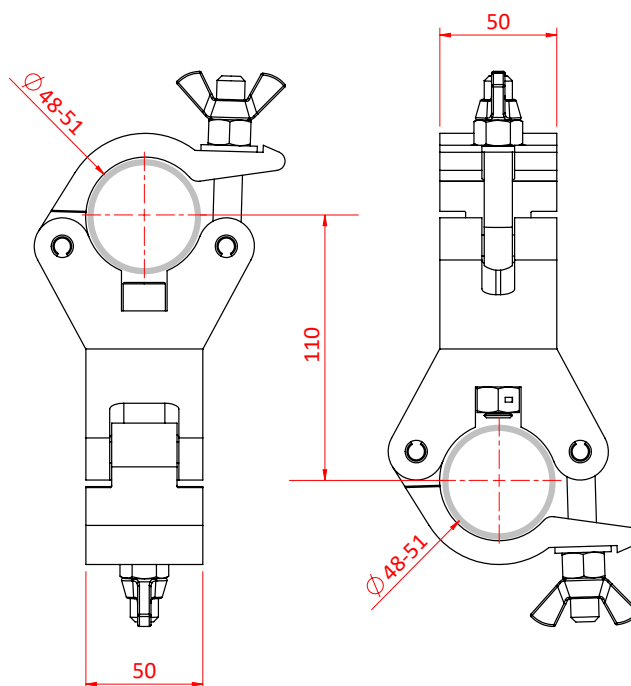

Doughty Swivel Coupler with Stainless Fixings

Product Data Sheet

A Swivel Coupler with Stainless Steel Fixings. for prolonged use outdoors	
Part Nos	ST57100 - Polished ST57110 - Black
Tube Diameter	Ø48 - 51mm (1.89" - 2.01")
Tube Centres	110mm (4.33")
Materials	Main Body - AW6082 T6 Aluminium Roll Pins - Grade 304 Stainless Steel Eyebolt Assy - Grade 303 Stainless Steel
Max Tightening	30Nm
Fixings	M12
WLL	750Kg
Weight	1.33Kg (2.93 lbs)
Factor of Safety	5:1
Approval	TÜV Approved

Dimensions in mm