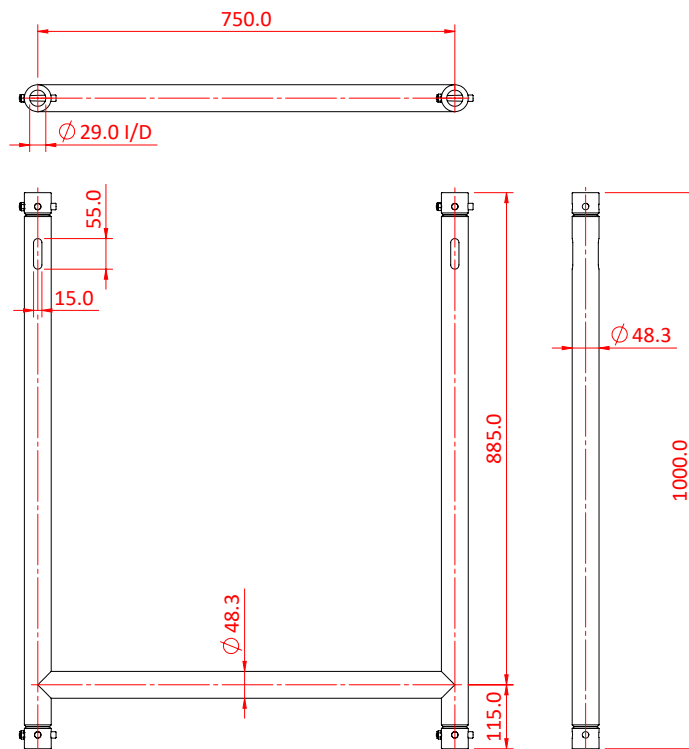

Large H Frame

Product Data Sheet

A Large Modular Rigging H Frame	
Part Nos	T45910 - Silver T45911 - Black
Tube Diameter	Ø48mm (1.89")
Material	AW6082 - Aluminium
Finish	Powder Painted
WLL	200kg
Factor of Safety	5:1
Weight	4.60Kg (10.13 lbs)

Dimensions in mm