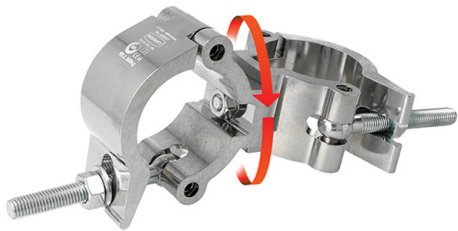

# Mammoth Swivel Coupler

A Mammoth swivel coupler combination which provides a firm fixing between two bars	
<b>Part Nos</b>	T57420 - Polished T57421 - Powder Painted Satin Black
<b>Tube Diameter</b>	Ø60 - 63mm (2.36" - 2.48")
<b>Materials</b>	Main Body - AW6082 T6 Aluminium Roll Pins - Stainless Steel Eyebolt - Grade 8.8
<b>Max Tightening Torque</b>	30Nm
<b>Fixings</b>	N/A
<b>WLL</b>	500Kg
<b>Weight</b>	0.90Kg (1.98 lbs)
<b>Factor of Safety</b>	5:1
<b>Approval</b>	TÜV Approved