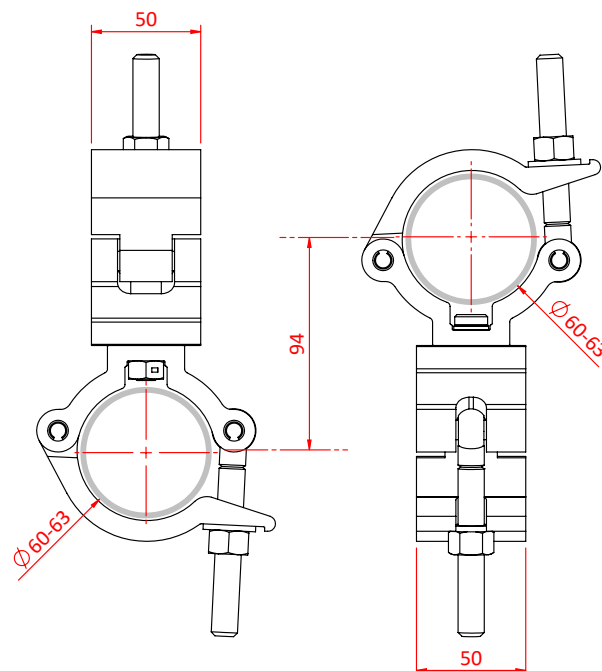

# Mammoth Swivel Coupler

A Mammoth swivel coupler combination which provides a firm fixing between two bars	
<b>Part Nos</b>	T57420 - Polished T57421 - Powder Painted Satin Black
<b>Tube Diameter</b>	Ø60 - 63mm (2.36" - 2.48")
<b>Materials</b>	Main Body - AW6082 T6 Aluminium Roll Pins - Stainless Steel Eyebolt - Grade 8.8
<b>Max Tightening Torque</b>	30Nm
<b>Fixings</b>	N/A
<b>WLL</b>	500Kg
<b>Weight</b>	0.90Kg (1.98 lbs)
<b>Factor of Safety</b>	5:1
<b>Approval</b>	TÜV Approved

Dimensions in mm