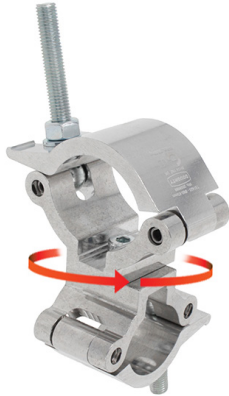

Mammoth 63 to 51mm Swivel Coupler

Product Data Sheet

A Mammoth coupler and Lightweight coupler swiveling combination which provides a firm fixing between two bars	
Part Nos	T57425 - Polished T57426 - Powder Painted Satin Black
Tube Diameter	Ø48 - 51mm (1.89" - 2.01") & Ø60 - 63mm (2.36" - 2.48")
Materials	Main Body - AW6082 T6 Aluminium Roll Pins - Stainless Steel Eyebolt - Grade 8.8
Max Tightening Torque	30Nm
Fixings	N/A
WLL	500Kg
Weight	0.90Kg (1.98 lbs)
Factor of Safety	5:1
Approval	TÜV Approved

Dimensions in mm