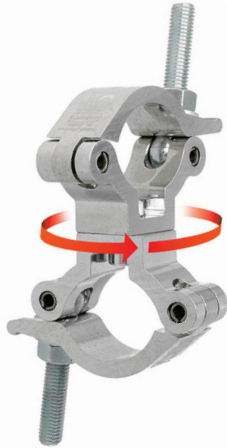

Slimline Lightweight Swivel Coupler

Product Data Sheet

A pair of swiveling slimline half couplers which provide a firm fixing between two bars whilst allowing 360° of rotation	
Part Nos	T58098 - Polished T58099 - Powder Painted Satin Black
Tube Diameter	Ø48 - 51mm (1.89" - 2.01")
Materials	Main Body - AW6082 T6 Aluminium Roll Pins - Stainless Steel Eyebolt Assy - Grade 8.8
Max Tightening Torque	30Nm
Fixings	N/A
WLL	300Kg
Weight	0.49Kg (1.07 lbs)
Factor of Safety	5:1
Approval	TÜV Approved

Dimensions in mm