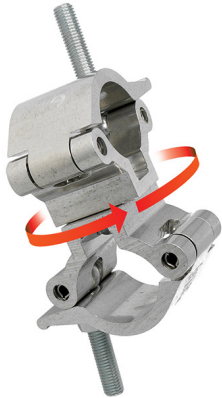

# Lightweight Swivel Coupler

A pair of swiveling half couplers which provide a firm fixing between two bars whilst allowing 360° of rotation	
<b>Part Nos</b>	T58120 - Polished T58121 - Powder Painted Satin Black
<b>Tube Diameter</b>	Ø48 - 51mm (1.89" - 2.01")
<b>Materials</b>	Main Body - AW6082 T6 Aluminium Roll Pins - Stainless Steel Eyebolt Assy - Grade 8.8
<b>Max Tightening Torque</b>	30Nm
<b>Fixings</b>	N/A
<b>WLL</b>	500Kg
<b>Weight</b>	0.71Kg (1.56 lbs)
<b>Factor of Safety</b>	5:1
<b>Approval</b>	TÜV Approved