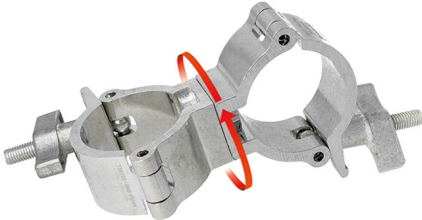

Super Lightweight Swivel Coupler

Product Data Sheet

A pair of 360° swiveling super lightweight half couplers which provide a firm fixing between two bars	
Part Nos	T58123 - Polished T5812301 - Powder Painted Satin Black
Tube Diameter	Ø48 - 51mm (1.89" - 2.01")
Materials	Main Body - AW6082 T6 Aluminium Roll Pins - Stainless Steel Eyebolt - Grade 8.8
Max Tightening Torque	Hand-tight Only
Fixings	N/A
WLL	100Kg
Weight	0.29Kg (0.64 lbs)
Factor of Safety	5:1
Approval	TÜV Approved