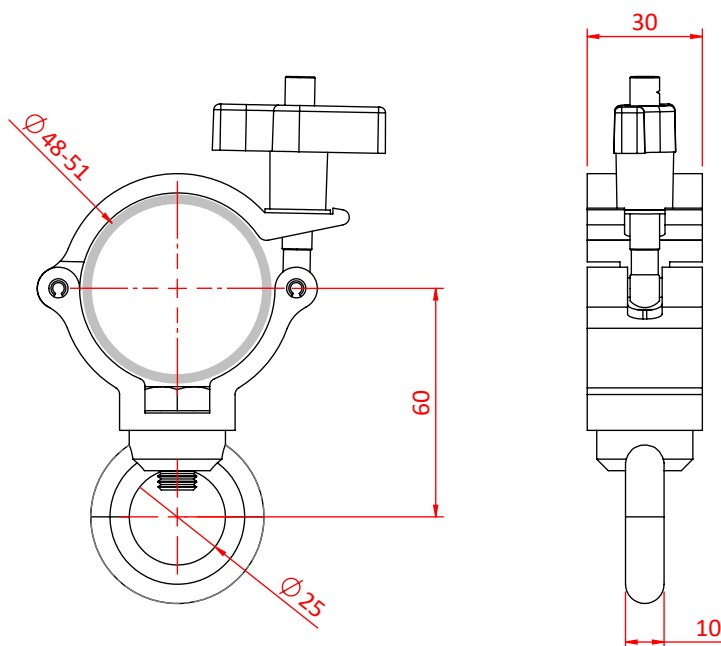

Product Data Sheet

Super Lightweight Hanging Clamp

A super lightweight half coupler fitted with an eye nut.	
Part Nos	T58124 - Polished T5812401 - Powder Painted Satin Black
Tube Diameter	Ø48 - 51mm (1.89" - 2.01")
Materials	Main Body - AW6082 T6 Aluminium Roll Pins - Stainless Steel Eyebolt - Grade 8.8
Max Tightening Torque	Hand-tight Only
Fixings	M10 Eye Nut
WLL	100Kg Vertical Load
Weight	0.18Kg (0.40 lbs)
Factor of Safety	5:1
Approval	TÜV Approved

Dimensions in mm