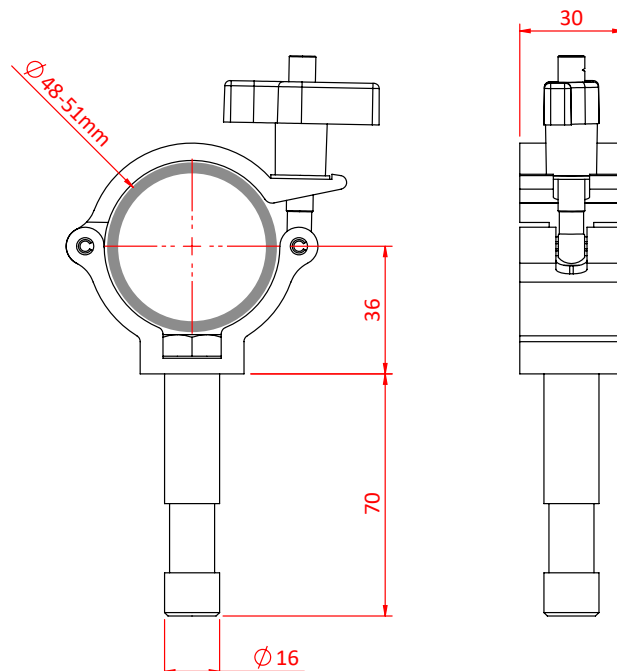

Super Lightweight Beamer Clamp

Product Data Sheet

A super lightweight half coupler fitted with a 16mm (0.63") Lighting Pin.	
Part Nos	T58125 - Polished T58126 - Powder Painted Satin Black
Tube Diameter	Ø48 - 51mm (1.89" - 2.01")
Materials	Main Body - AW6082 T6 Aluminium Roll Pins - Stainless Steel Eyebolt - Grade 8.8
Max Tightening Torque	Hand-tight Only
Fixings	Fitted with a 16mm (0.63") Lighting Pin
WLL	100Kg
Weight	0.19Kg (0.42 lbs)
Factor of Safety	5:1
Approval	TÜV Approved

Dimensions in mm