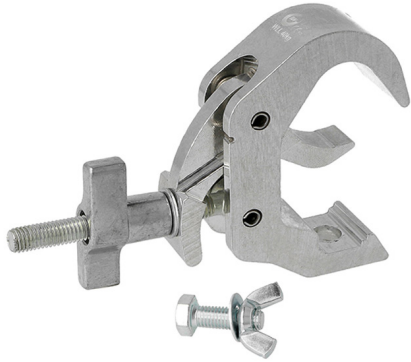

Product Data Sheet

Baby Quick Trigger Clamp

A Baby Quick Trigger clamp ideal for use with smaller trusses

Part Nos	T58150 - Polished T58151 - Powder Painted Satin Black
Tube Diameter	Ø25 - 38mm (0.98" - 1.50")
Materials	Main Body - AW6082 T6 Aluminium Roll Pins - Stainless Steel Eyebolt Assy - Grade 8.8
Max Tightening Torque	Hand-tight Only
Fixings	To be used with M8 or M10 Fixings
WLL	40Kg
Weight	0.24Kg (0.52 lbs)
Factor of Safety	5:1
Approval	TÜV Approved

Dimensions in mm