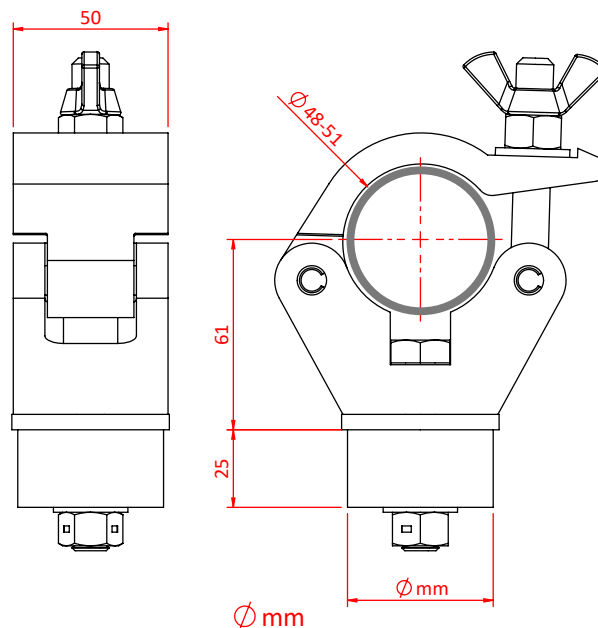

Finial Couplers - Swiveling

Product Data Sheet

A range of Aluminium Swiveling Finial Couplers	
Part Nos	T58735 - Ø47mm (1.85") T58736 - Ø44mm (1.73") T58738 - Ø41.5mm (1.63") T58739 - Ø39.5mm (1.56")
Tube Diameter	Ø48 - 51mm (1.89" - 2.01")
Materials	Main Body - AW6082 T6 Aluminium Roll Pins - Stainless Steel Eyebolt Assy - Grade 8.8
Max Tightening Torque	30Nm
WLL	Not Rated
Weight	T58735 - 0.85Kg (1.87 lbs) T58736 - 0.84Kg (1.85 lbs) T58738 - 0.82Kg (1.80 lbs) T58739 - 0.79Kg (1.75 lbs)

Dimensions in mm

- T58735 - 47mm
- T58736 - 44mm
- T58738 - 41.5mm
- T58739 - 39.5mm