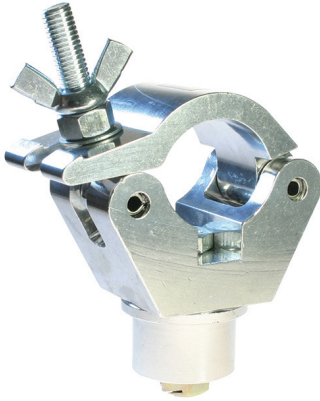

Finial Couplers - Swiveling

Product Data Sheet

A range of Aluminium Swiveling Finial Couplers	
Part Nos	T58735 - Ø47mm (1.85") T58736 - Ø44mm (1.73") T58738 - Ø41.5mm (1.63") T58739 - Ø39.5mm (1.56")
Tube Diameter	Ø48 - 51mm (1.89" - 2.01")
Materials	Main Body - AW6082 T6 Aluminium Roll Pins - Stainless Steel Eyebolt Assy - Grade 8.8
Max Tightening Torque	30Nm
WLL	Not Rated
Weight	T58735 - 0.85Kg (1.87 lbs) T58736 - 0.84Kg (1.85 lbs) T58738 - 0.82Kg (1.80 lbs) T58739 - 0.79Kg (1.75 lbs)

Dimensions in mm

- T58735 - 47mm
- T58736 - 44mm
- T58738 - 41.5mm
- T58739 - 39.5mm