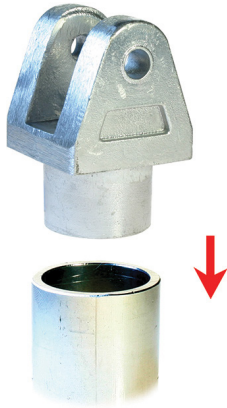

Round Shank Foot Castings

Product Data Sheet

A range of Round Shank Foot Castings	
Part Nos	T58745 - 47mm T58746 - 44mm T58748 - 41.5mm T58749 - 39.5mm
Materials	Cast Aluminium
WLL	Not Rated
Weight	0.20Kg

Dimensions in mm