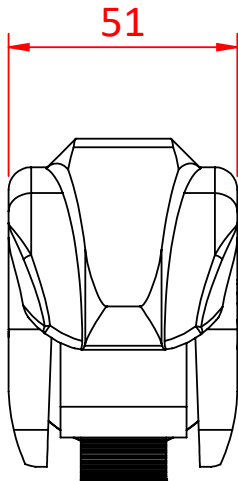

48mm Claw Clamps

Product Data Sheet

| A range of 48mm Claw Clamps | |
|-----------------------------|--|
| Part Nos | T58756 - Ø48 x 47mm (1.89" x 1.85") T58757 - Ø48 x 44mm (1.89" x 1.76") T58758 - Ø48 x 41.5mm (1.89" x 1.63") T58759 - Ø48 x 39.5mm (1.89" x 1.56") |
| Tube Diameter | Ø48mm (1.89") |
| Materials | Cast Aluminium |
| WLL | Not Rated |
| Weight | 0.38Kg (0.84 lbs) |

Dimensions in mm

Ø mm

T58756 - Ø47mm

T58757 - Ø44mm

T58758 - Ø41.5mm

T58759 - Ø39.5mm