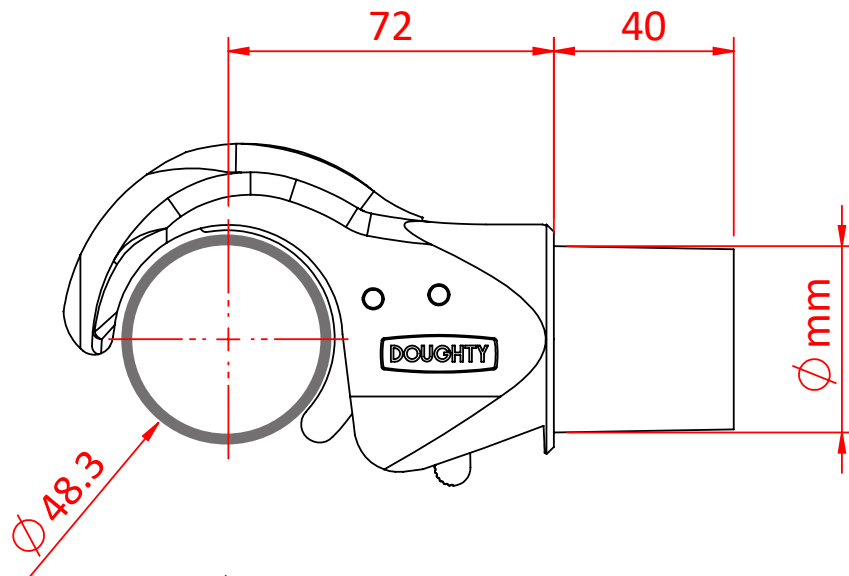

48mm Claw Clamps

Product Data Sheet

| A range of 48mm Claw Clamps | |
|-----------------------------|--|
| Part Nos | T58756 - Ø48 x 47mm (1.89" x 1.85") T58757 - Ø48 x 44mm (1.89" x 1.76") T58758 - Ø48 x 41.5mm (1.89" x 1.63") T58759 - Ø48 x 39.5mm (1.89" x 1.56") |
| Tube Diameter | Ø48mm (1.89") |
| Materials | Cast Aluminium |
| WLL | Not Rated |
| Weight | 0.38Kg (0.84 lbs) |

Dimensions in mm

Ø mm

T58756 - Ø47mm

T58757 - Ø44mm

T58758 - Ø41.5mm

T58759 - Ø39.5mm