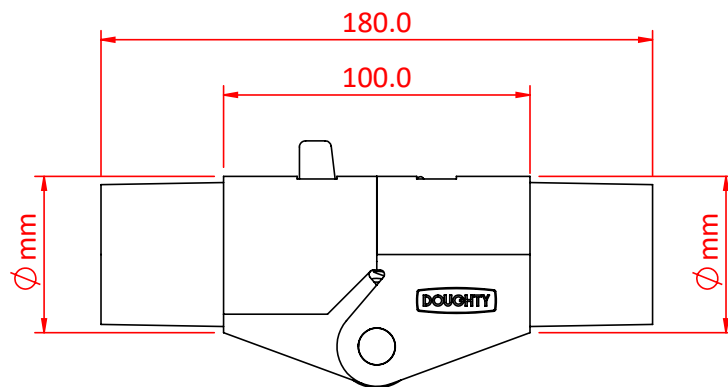

Locking Elbows

Product Data Sheet

An Aluminium Locking Elbow	
Part Nos	T58790 - Ø47mm (1.85") T58791 - Ø44mm (1.73") T58792 - Ø41.5mm (1.63") T58793 - Ø39.5mm (1.56")
Materials	Cast Aluminium
WLL	Not Rated
Weight	T58790 - 0.72Kg (1.59 lbs) T58791 - 0.68Kg (1.50 lbs) T58792 - 0.65Kg (1.43 lbs) T58793 - 0.62Kg (1.37 lbs)

Dimensions in mm

Ø mm

- T58790 - 47mm
- T58791 - 44mm
- T58792 - 41.5mm
- T58793 - 39.5mm