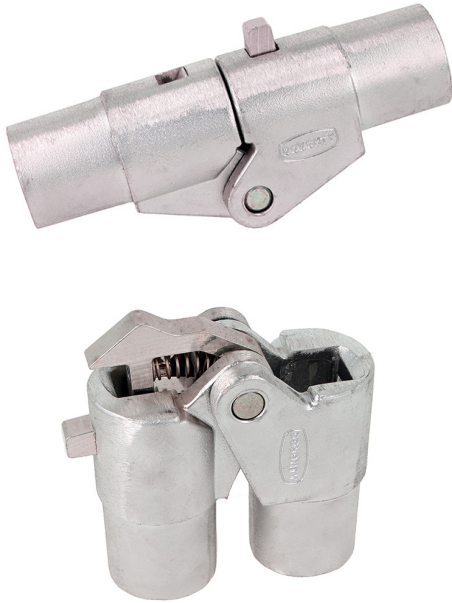

Locking Elbows

Product Data Sheet

An Aluminium Locking Elbow	
Part Nos	T58790 - Ø47mm (1.85") T58791 - Ø44mm (1.73") T58792 - Ø41.5mm (1.63") T58793 - Ø39.5mm (1.56")
Materials	Cast Aluminium
WLL	Not Rated
Weight	T58790 - 0.72Kg (1.59 lbs) T58791 - 0.68Kg (1.50 lbs) T58792 - 0.65Kg (1.43 lbs) T58793 - 0.62Kg (1.37 lbs)

Dimensions in mm

Ø mm

- T58790 - 47mm
- T58791 - 44mm
- T58792 - 41.5mm
- T58793 - 39.5mm