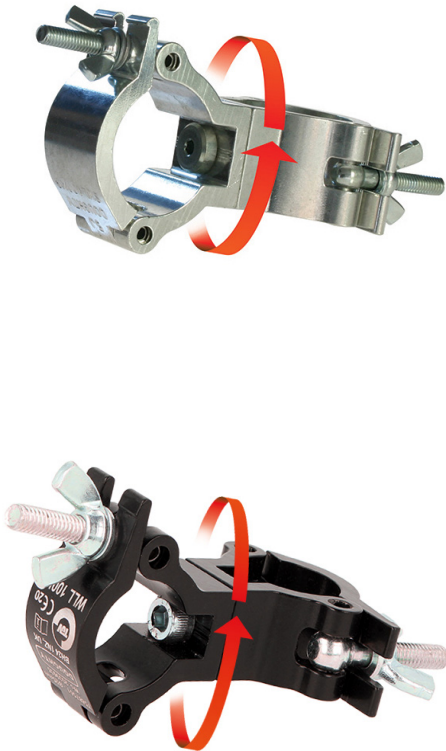

1" - 25mm Atom Swivel Coupler

Product Data Sheet

An Atom Swivel Coupler

Part Nos	T58875 - Silver T5887501 - Black
Tube Diameter	Ø1" - 25mm
Materials	Main Body - AW6082 T6 Aluminium Roll Pins - Stainless Steel Eyebolt Assy - Grade 8.8
Max Tightening Torque	Hand Tighten
Tube Centres	42mm (1.65")
WLL	100Kg
Weight	0.12Kg (0.26 lbs)
Factor of Safety	5:1
Approval	TÜV Approved

Dimensions in mm