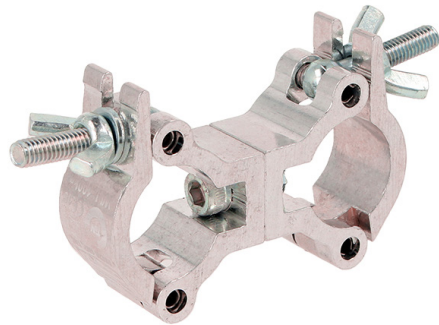

Product Data Sheet

1" - 25mm Atom Parallel Coupler

An Atom Parallel Coupler	
Part Nos	T58880 - Silver T5888001 - Black
Tube Diameter	Ø1" - 25mm
Materials	Main Body - AW6082 T6 Aluminium Roll Pins - Stainless Steel Eyebolt Assy - Grade 8.8
Max Tightening Torque	Hand Tighten
Tube Centres	42mm (1.65")
WLL	100Kg
Weight	0.12Kg (0.26 lbs)
Factor of Safety	5:1
Approval	TÜV Approved

Dimensions in mm