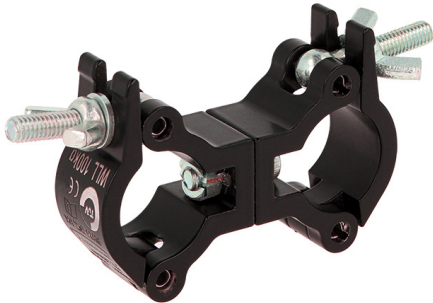

Product Data Sheet

1" - 25mm Atom Parallel Coupler

An Atom Parallel Coupler	
Part Nos	T58880 - Silver T5888001 - Black
Tube Diameter	Ø1" - 25mm
Materials	Main Body - AW6082 T6 Aluminium Roll Pins - Stainless Steel Eyebolt Assy - Grade 8.8
Max Tightening Torque	Hand Tighten
Tube Centres	42mm (1.65")
WLL	100Kg
Weight	0.12Kg (0.26 lbs)
Factor of Safety	5:1
Approval	TÜV Approved