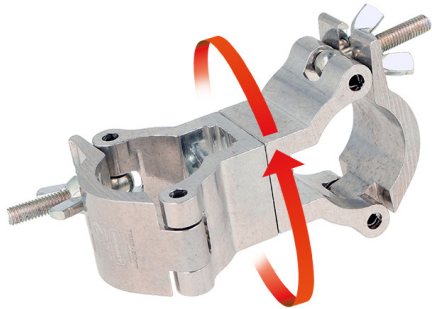

# 35mm Atom Swivel Coupler

## Product Data Sheet

An Atom Swivel Coupler	
<b>Part Nos</b>	T58905 - Silver T5890501 - Black
<b>Tube Diameter</b>	Ø35mm (1.38")
<b>Materials</b>	Main Body - AW6082 T6 Aluminium Roll Pins - Stainless Steel Eyebolt Assy - Grade 8.8
<b>Max Tightening Torque</b>	Hand Tighten
<b>Tube Centres</b>	64mm (2.52")
<b>WLL</b>	100Kg Vertical Load
<b>Weight</b>	0.19Kg (0.42 lbs)
<b>Factor of Safety</b>	5:1
<b>Approval</b>	TÜV Approved