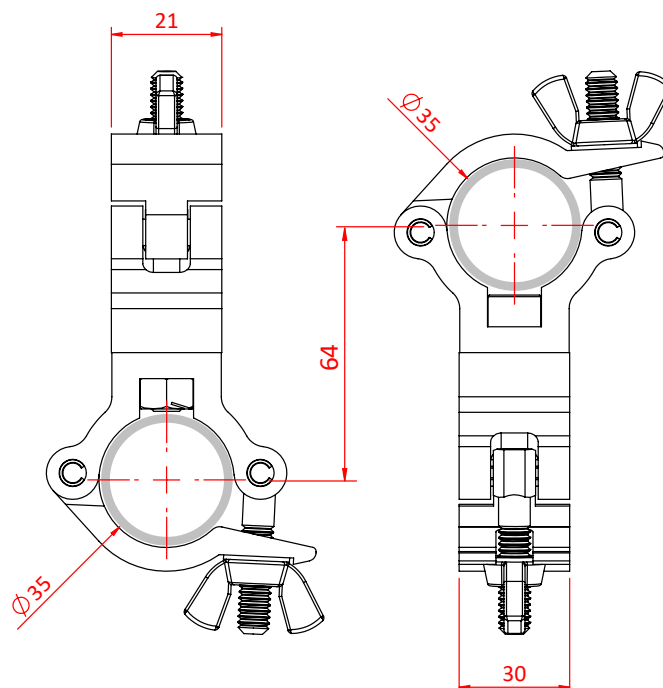

35mm Atom 90° Fixed Coupler

Product Data Sheet

An Atom 90° Fixed coupler	
Part Nos	T58915 - Silver T5891501 - Black
Tube Diameter	Ø35mm (1.38")
Materials	Main Body - AW6082 T6 Aluminium Roll Pins - Stainless Steel Eyebolt Assy - Grade 8.8
Max Tightening Torque	Hand Tighten
Tube Centres	64mm (2.52")
WLL	100Kg
Weight	0.19Kg (0.42 lbs)
Factor of Safety	5:1
Approval	TÜV Approved

Dimensions in mm