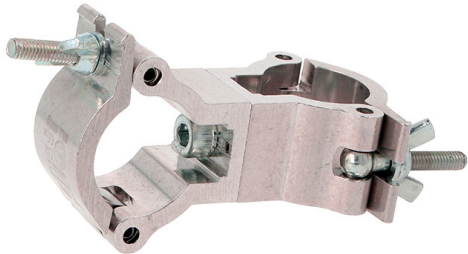

35mm Atom 90° Fixed Coupler

Product Data Sheet

An Atom 90° Fixed coupler	
Part Nos	T58915 - Silver T5891501 - Black
Tube Diameter	Ø35mm (1.38")
Materials	Main Body - AW6082 T6 Aluminium Roll Pins - Stainless Steel Eyebolt Assy - Grade 8.8
Max Tightening Torque	Hand Tighten
Tube Centres	64mm (2.52")
WLL	100Kg
Weight	0.19Kg (0.42 lbs)
Factor of Safety	5:1
Approval	TÜV Approved

Dimensions in mm