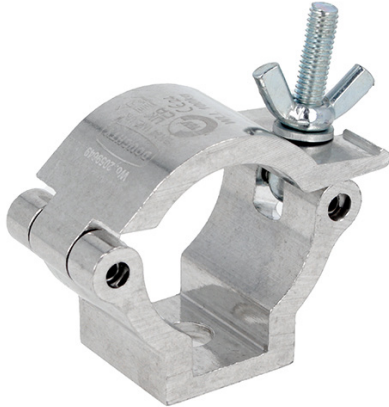

Product Data Sheet

1½" - 38mm Atom Half Coupler

An Atom Half Coupler	
Part Nos	T58970 - Silver T5897001 - Black
Tube Diameter	Ø1½" - 38mm
Materials	Main Body - AW6082 T6 Aluminium Roll Pins - Stainless Steel Eyebolt Assy - Grade 8.8
Max Tightening Torque	Hand Tighten
Fixings	Ø10mm (0.39") Hole
WLL	100Kg
Weight	0.09Kg (0.20 lbs)
Factor of Safety	5:1
Approval	TÜV Approved

Dimensions in mm