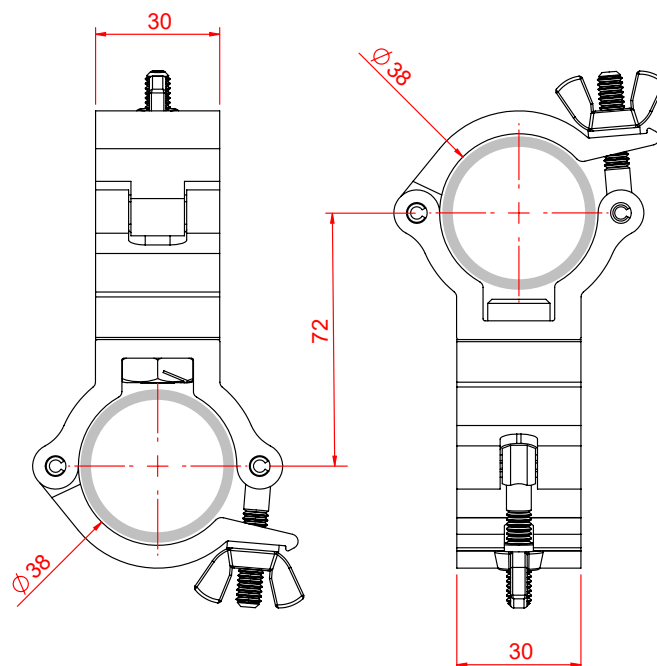

1½" - 38mm Atom Swivel Coupler

Product Data Sheet

An Atom Swivel Coupler	
Part Nos	T58975 - Silver T5897501 - Black
Tube Diameter	Ø1½" - 38mm
Materials	Main Body - AW6082 T6 Aluminium Roll Pins - Stainless Steel Eyebolt Assy - Grade 8.8
Max Tightening Torque	Hand Tighten
Tube Centres	72mm (2.83")
WLL	100Kg
Weight	0.20Kg (0.44 lbs)
Factor of Safety	5:1
Approval	TÜV Approved

Dimensions in mm