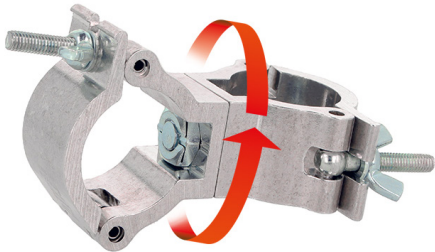

1½" - 38mm Atom Swivel Coupler

Product Data Sheet

An Atom Swivel Coupler	
Part Nos	T58975 - Silver T5897501 - Black
Tube Diameter	Ø1½" - 38mm
Materials	Main Body - AW6082 T6 Aluminium Roll Pins - Stainless Steel Eyebolt Assy - Grade 8.8
Max Tightening Torque	Hand Tighten
Tube Centres	72mm (2.83")
WLL	100Kg
Weight	0.20Kg (0.44 lbs)
Factor of Safety	5:1
Approval	TÜV Approved

Dimensions in mm