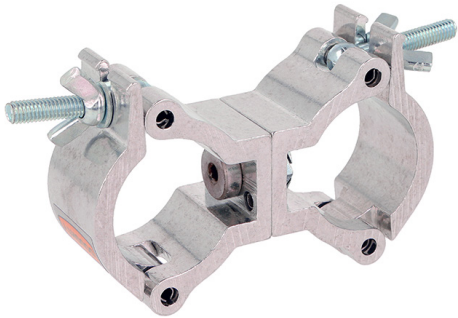

1½" - 38mm Atom Parallel Coupler

Product Data Sheet

An Atom Parallel Coupler	
Part Nos	T58980 - Silver T5898001 - Black
Tube Diameter	Ø1½" - 38mm
Materials	Main Body - AW6082 T6 Aluminium Roll Pins - Stainless Steel Eyebolt Assy - Grade 8.8
Max Tightening Torque	Hand Tighten
Tube Centres	72mm (2.83")
WLL	100Kg
Weight	0.20Kg (0.44 lbs)
Factor of Safety	5:1
Approval	TÜV Approved

Dimensions in mm