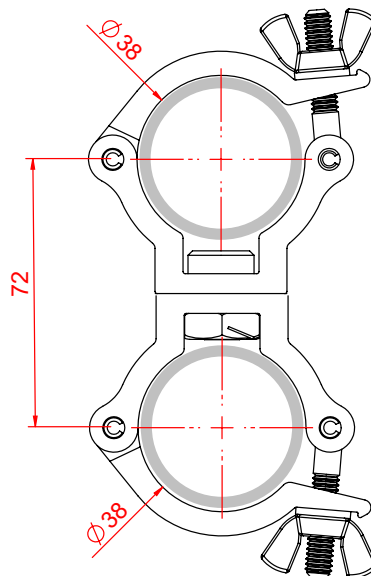

1½" - 38mm Atom Parallel Coupler

Product Data Sheet

An Atom Parallel Coupler	
Part Nos	T58980 - Silver T5898001 - Black
Tube Diameter	Ø1½" - 38mm
Materials	Main Body - AW6082 T6 Aluminium Roll Pins - Stainless Steel Eyebolt Assy - Grade 8.8
Max Tightening Torque	Hand Tighten
Tube Centres	72mm (2.83")
WLL	100Kg
Weight	0.20Kg (0.44 lbs)
Factor of Safety	5:1
Approval	TÜV Approved

Dimensions in mm