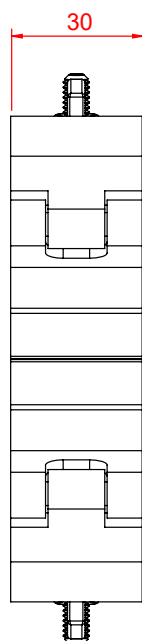

1½" - 38mm Atom Parallel Coupler

Product Data Sheet

An Atom Parallel Coupler	
Part Nos	T58980 - Silver T5898001 - Black
Tube Diameter	Ø1½" - 38mm
Materials	Main Body - AW6082 T6 Aluminium Roll Pins - Stainless Steel Eyebolt Assy - Grade 8.8
Max Tightening Torque	Hand Tighten
Tube Centres	72mm (2.83")
WLL	100Kg
Weight	0.20Kg (0.44 lbs)
Factor of Safety	5:1
Approval	TÜV Approved

Dimensions in mm