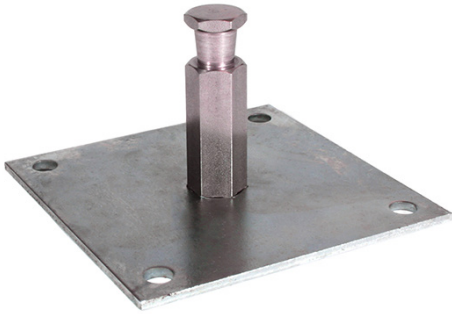

100mm Mounting Plate

Product Data Sheet

A steel snap in 100mm X 100mm (3.94" x 3.94") Mounting Plate	
Part Nos	G1176
Materials	S275 Mild Steel
Finish	BZP
WLL	Not Rated
Weight	0.33Kg (0.73 lbs)

Dimensions in mm