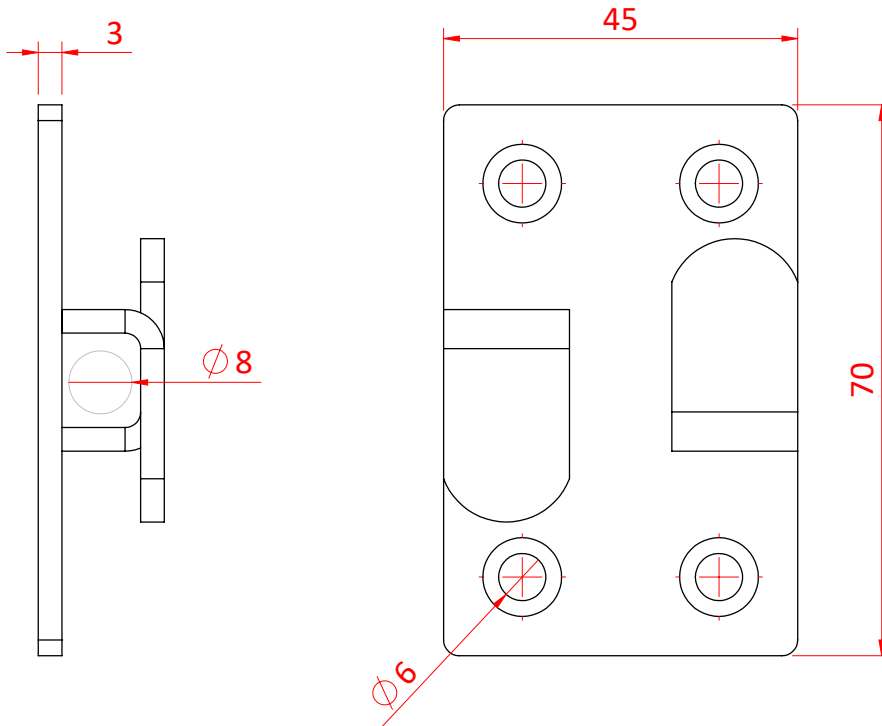

# Quick Release Grummet

Quick Release Grummet	
Part Nos	T65500
Material	S275 Mild Steel
Finish	BZP
WLL	Not Rated

Dimensions in mm

DIMENSIONS ARE A GUIDE ONLY AND MAY VARY