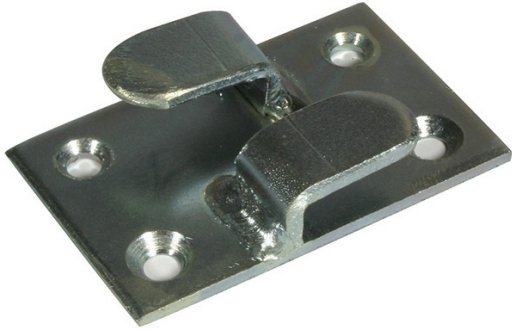

# Quick Release Grummet

Quick Release Grummet	
Part Nos	T65500
Material	S275 Mild Steel
Finish	BZP
WLL	Not Rated

Dimensions in mm

DIMENSIONS ARE A GUIDE ONLY AND MAY VARY